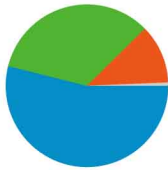

Site Usage

3,678 Visits

75.58% Bounce Rate

16,082 Pageviews

00:01:04 Avg. Time on Site

4.37 Pages/Visit

50.73% % New Visits

Traffic Sources Overview